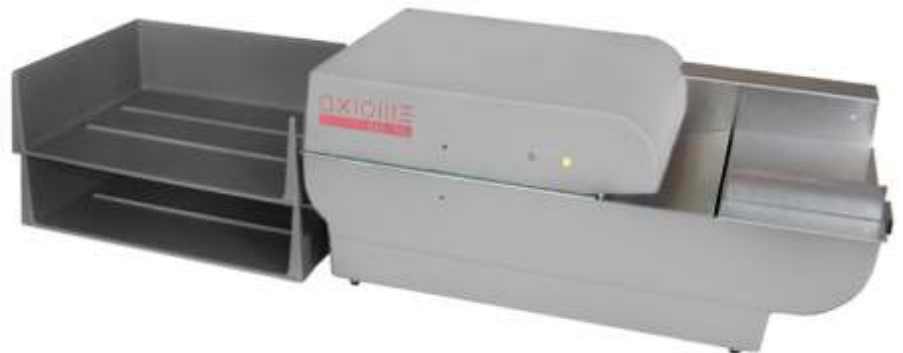

We make documents digital.